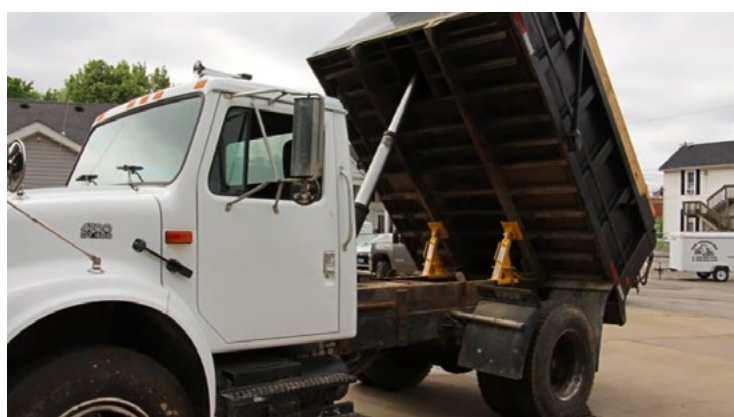

SAFETY PRODUCT SPOTLIGHT

The nature of dump truck repairs involves working with large and heavy parts, increasing the risk of injuries if safety precautions are not strictly followed. BEDLOCK is a unique and simple solution that safely secures the dump bed, preventing injuries.

BEDLOCK SYSTEM

- Fits up to a 4½" dump truck frame and is the most popular size for most repair shops.
- Available in 2 sizes, both work on most single and tandem axle dump trucks and dump trailers with a maximum load rating of 50,000 lbs per pair.

- Fits up to a 6" truck frame. This safety and repair product will work on wider frame dump trailers and roll-offs used in the refuse and recycling industry.

SPECIFICATIONS

	BL450A	BL600A
Overall Height A (Channel Top)	21.00 in	21.00 in
Overall Height B (Plane Top)	20.00 in	20.00 in
Overall Width	5.25 in	7.00 in
Overall Length	12.75 in	12.75 in
Weight (Singles)	50 lbs	50.5 lbs
Maximum Capacity (Pairs)	50,000 lbs	50,000 lbs