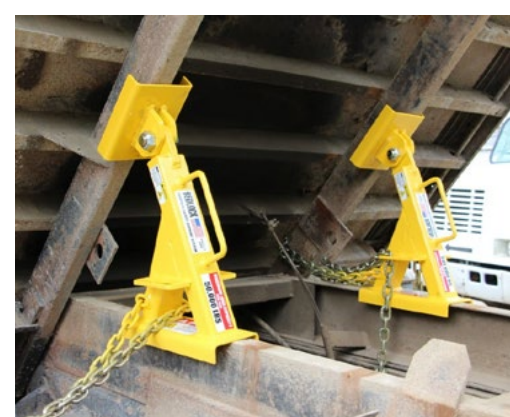

SAFETY PRODUCT SPOTLIGHT

The nature of dump truck repairs involves working with large and heavy parts, increasing the risk of injuries if safety precautions are not strictly followed. BEDLOCK is a unique and simple solution that safely secures the dump bed, preventing injuries.

BEDLOCK SYSTEM

- Fits up to a 4½" dump truck frame and is the most popular size for most repair shops.
- Available in 2 sizes, both work on most single and tandem axle dump trucks and dump trailers with a maximum load rating of 50,000 lbs per pair.

- Fits up to a 6" truck frame. This safety and repair product will work on wider frame dump trailers and roll-offs used in the refuse and recycling industry.

SPECIFICATIONS

	BL450A	BL600A
Overall Height A (Channel Top)	21.00 in	21.00 in
Overall Height B (Plane Top)	20.00 in	20.00 in
Overall Width	5.25 in	7.00 in
Overall Length	12.75 in	12.75 in
Weight (Singles)	50 lbs	50.5 lbs
Maximum Capacity (Pairs)	50,000 lbs	50,000 lbs