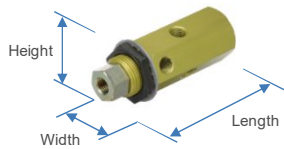

### Product Dimensions

TR-2 Ref. Pt. #277340N