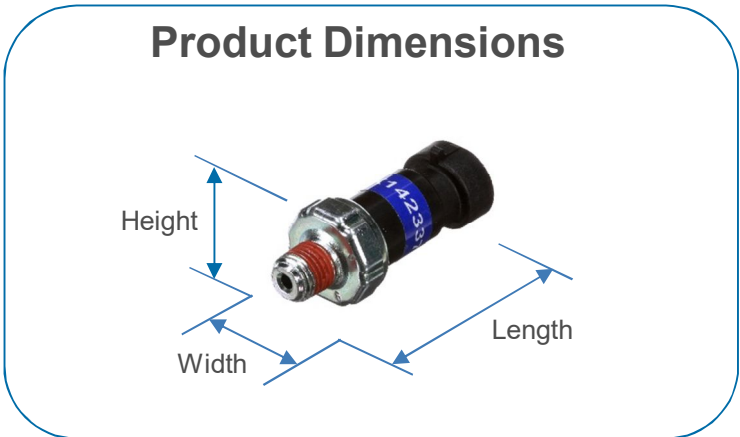

Pressure Switches

Pressure Switch Ref. Pt. #K142194