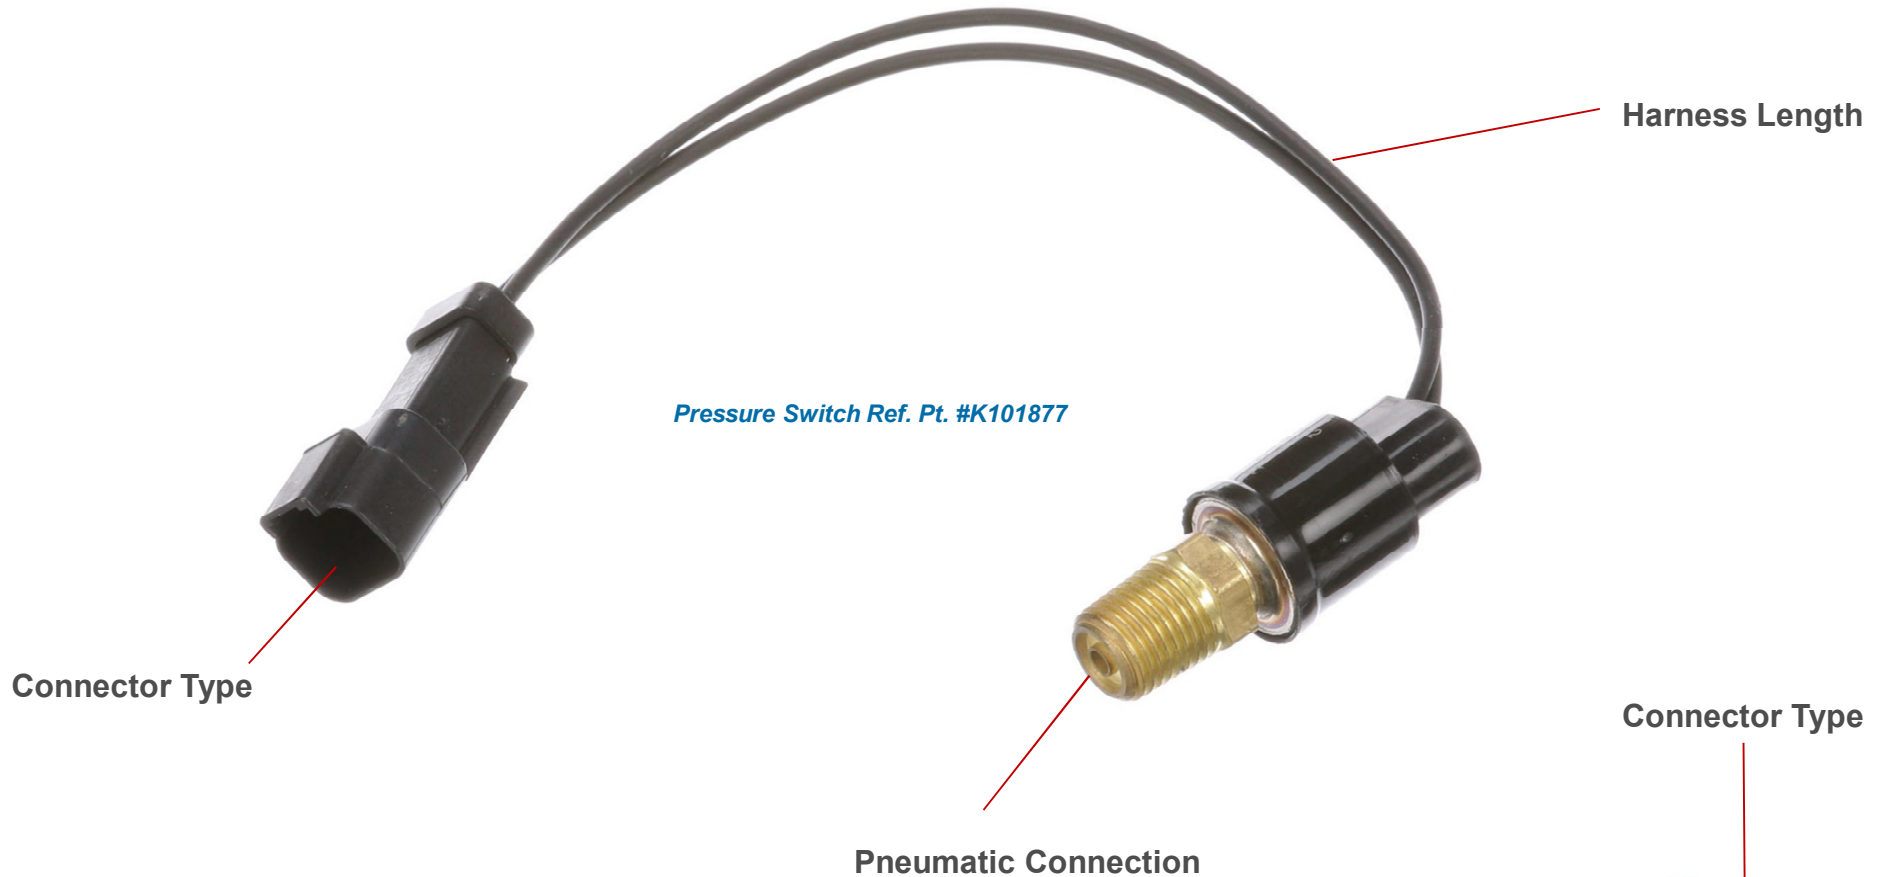

Pressure Switches

Pressure Switch Ref. Pt. #K142194