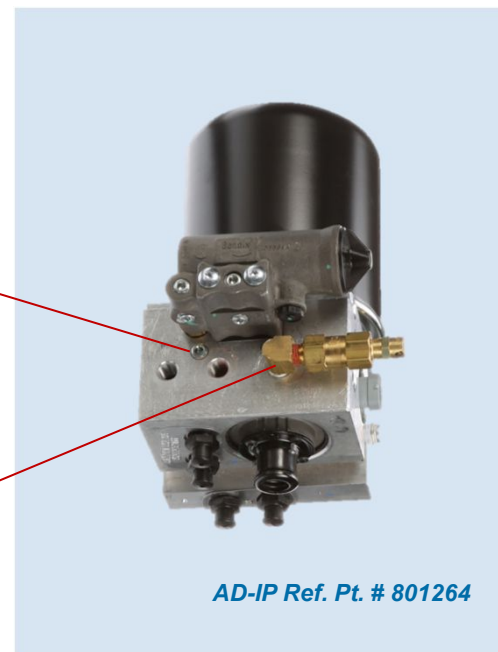

Cartridge

Safety Valve

Heater Connector Type

Supply Port

AUX Auxiliary Delivery Ports

AUX 1 Pressure Protection Valve

AUX 2 Auxiliary Delivery Port

AUX 2 Pressure Protection Valve

Governor Reservoir Port

PRI Pressure Protection Valve

SEC Pressure Protection Valve

Pressure Protection Valve Configuration  
(shown 4 in Parallel)

Mounting

Remote Charge / Fill Port  
(through desiccant)

AD-IP Ref. Pt. # 801264

### Product Dimensions