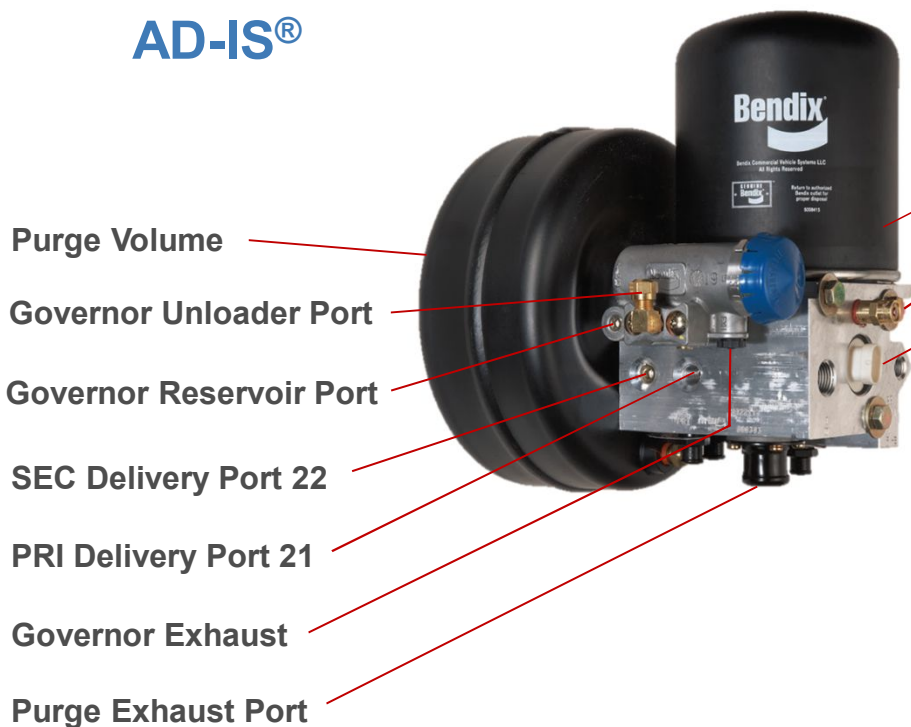

## AD-IS®

Purge Volume

Governor Unloader Port

Governor Reservoir Port

SEC Delivery Port 22

PRI Delivery Port 21

Governor Exhaust

Purge Exhaust Port

Cartridge

Safety Valve

Heater Connector Type

Supply Port

AUX Auxiliary Delivery Ports

AUX 1 Pressure Protection Valve

AUX 2 Auxiliary Delivery Port

AUX 2 Pressure Protection Valve

Governor Reservoir Port

PRI Pressure Protection Valve

SEC Pressure Protection Valve

Pressure Protection Valve Configuration  
(shown 4 in Parallel)

Mounting

Remote Charge / Fill Port  
(through desiccant)

AD-IP Ref. Pt. # 801264