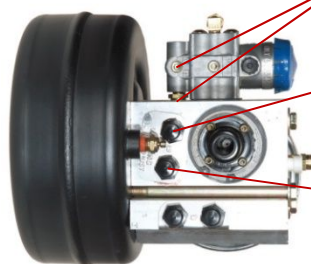

## AD-IS®

Purge Volume

Governor Unloader Port

Governor Reservoir Port

SEC Delivery Port 22

PRI Delivery Port 21

Governor Exhaust

Purge Exhaust Port

Cartridge

Safety Valve

Heater Connector Type

Supply Port

AUX Auxiliary Delivery Ports

AUX 1 Pressure Protection Valve

AUX 2 Auxiliary Delivery Port

AUX 2 Pressure Protection Valve

Governor Reservoir Port

PRI Pressure Protection Valve

SEC Pressure Protection Valve

Pressure Protection Valve Configuration  
(shown 4 in Parallel)

Mounting

Remote Charge / Fill Port  
(through desiccant)

AD-IP Ref. Pt. # 801264