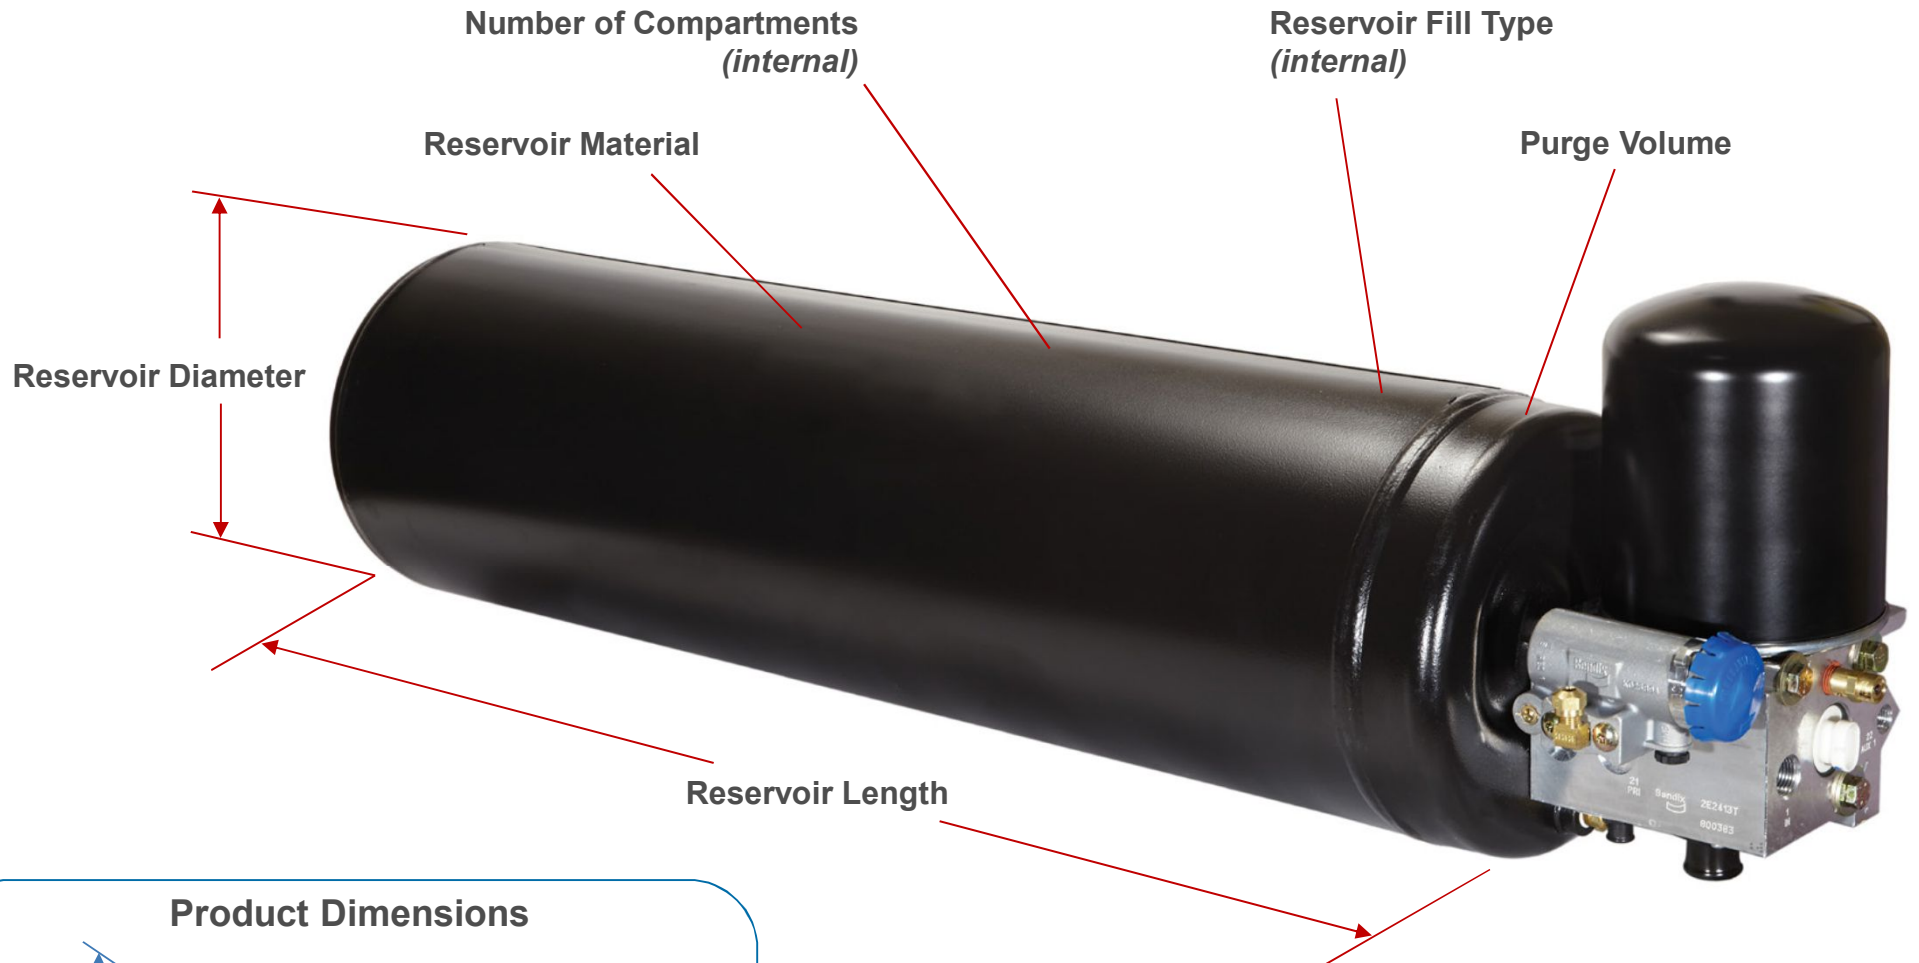

DRM™

Product Dimensions

For DRM Air Dryer Parameters:
Please refer to the AD-IS
Technical Parameter Page