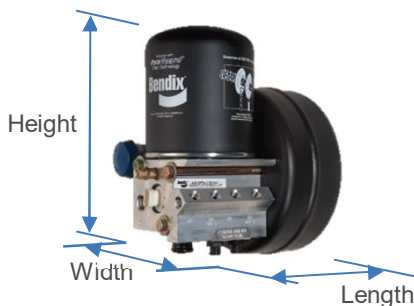

Product Dimensions