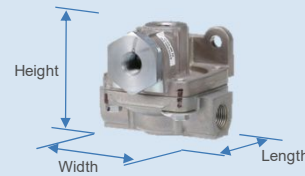

Bendix® Quick Release Valves

QR-1®

Product Dimensions

QR-1 Ref. Pt. #229859N

QR-1C®

Product Dimensions

QR-1C Ref. Pt. #186572

QR-L™