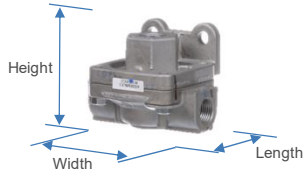

Bendix® Quick Release Valves

QR-1®

Product Dimensions

QR-1 Ref. Pt. #229859N

QR-1C®

Product Dimensions

QR-1C Ref. Pt. #186572

QR-L™