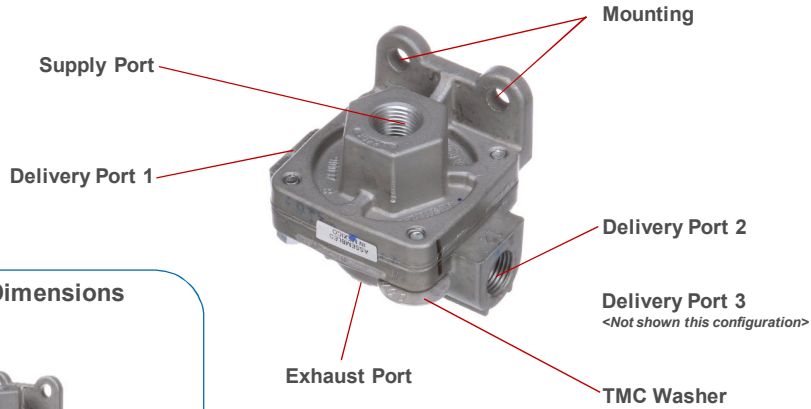

Bendix® Quick Release Valves

QR-1®

Product Dimensions

QR-1 Ref. Pt. #229859N

QR-1C®

Product Dimensions

QR-1C Ref. Pt. #186572

QR-L™

Product Dimensions

QR-L Ref. Pt. #800332

QRN™

Product Dimensions

QRN Ref. Pt. #802745