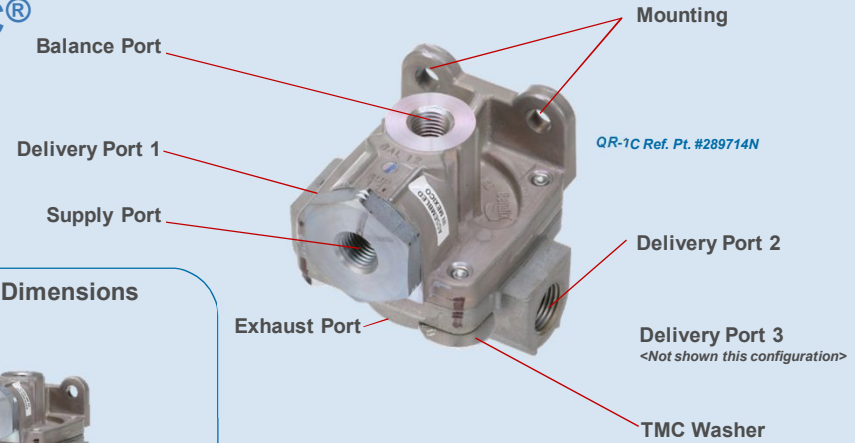

Bendix® Quick Release Valves

QR-1®

Product Dimensions

QR-1 Ref. Pt. #229859N

QR-1C®

Product Dimensions

QR-1C Ref. Pt. #186572

QR-L™

Product Dimensions

QR-L Ref. Pt. #800332

QRN™

Product Dimensions

QRN Ref. Pt. #802745