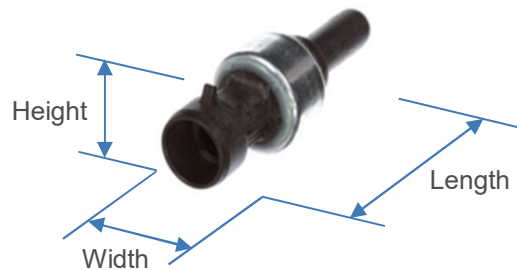

## PS-60™

Pneumatic Connection

Connector Type

### Product Dimensions