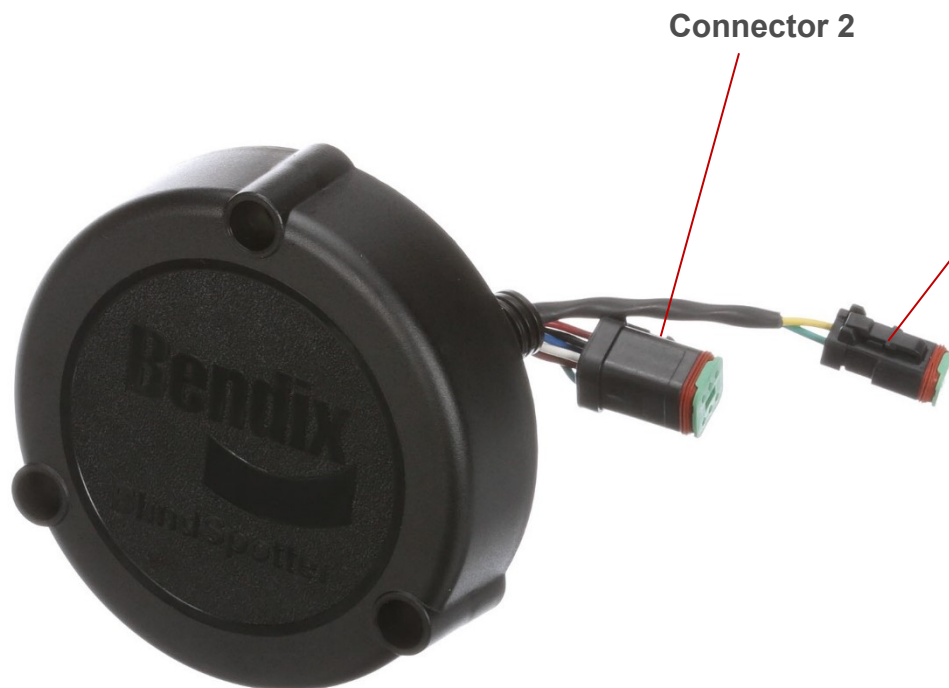

Front / Side Radars

Side Radar Ref. Pt. #K160469SC000

*Example shown:
Application = BlindSpotter 2
Product Type – SLR20
CAN Baud Rate = AutoBaud*

Front Radar Ref. Pt. #K123760N003

*Example shown:
Application = Wingman Fusion
Product Type – FLR-21
CAN Baud Rate = 250 Kilobaud*