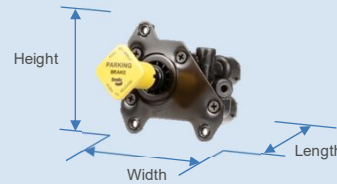

PP-DC Ref. Pt. #065661