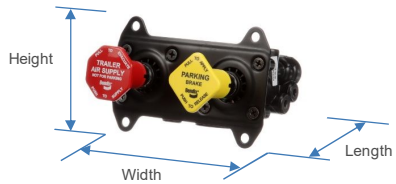

# Bendix® MV-3®, PP-DC® Dash Valves

### Product Dimensions

MV-3 Ref. Pt. #800516