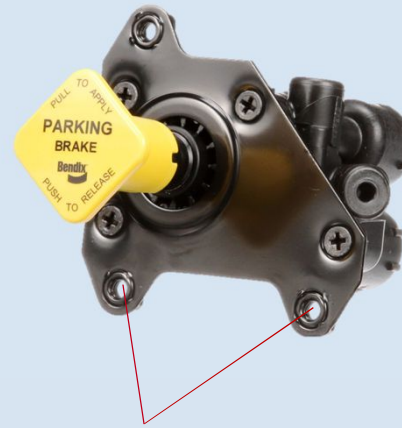

PP-DC®

Product Dimensions