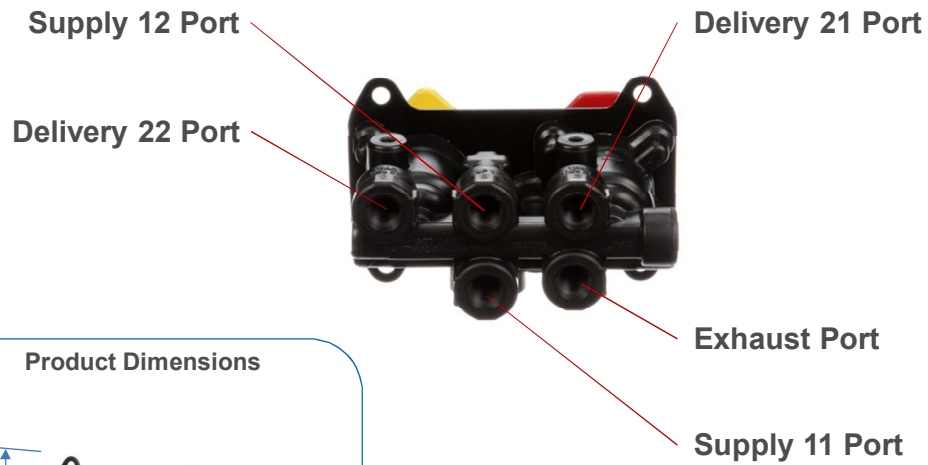

# Bendix® MV-3®, PP-DC® Dash Valves

### Product Dimensions

MV-3 Ref. Pt. #800516