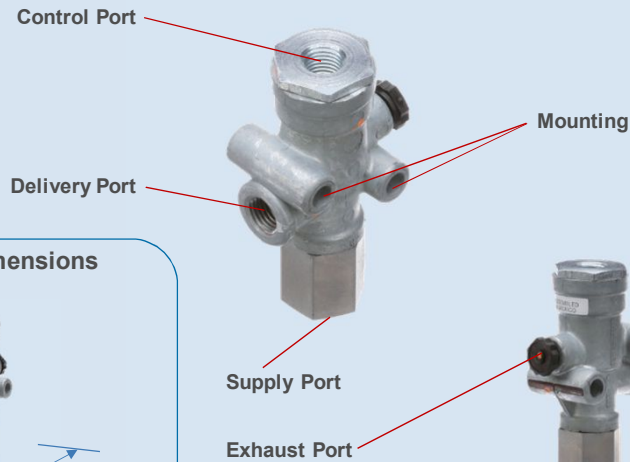

SV-1™ Synchro Valve

Product Dimensions

SV-1 Ref. Pt. #278825N

SV-3 Trailer Valve

Product Dimensions

SV-3 Ref. Pt. #279824N

SV-4™ Trailer Valve

Product Dimensions

SV-4 Ref. Pt. #K033233