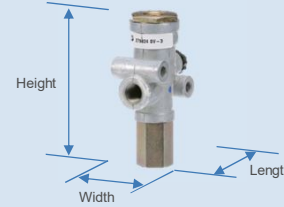

SV-1™ Synchro Valve

Product Dimensions

SV-1 Ref. Pt. #278825N

SV-3 Trailer Valve

Product Dimensions

SV-3 Ref. Pt. #279824N

SV-4™ Trailer Valve

Product Dimensions

SV-4 Ref. Pt. #K033233