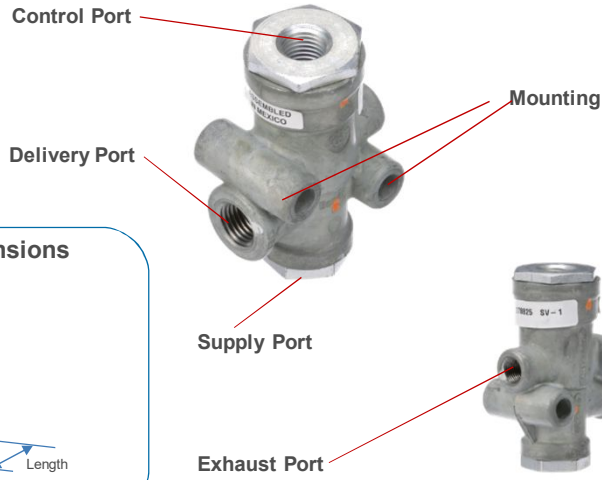

SV-1™ Synchro Valve

Product Dimensions

SV-1 Ref. Pt. #278825N

SV-3 Trailer Valve

Product Dimensions

SV-3 Ref. Pt. #279824N

SV-4™ Trailer Valve

Product Dimensions

SV-4 Ref. Pt. #K033233