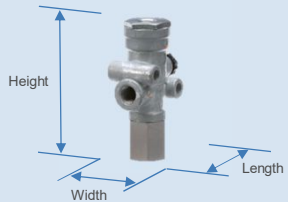

SV-1™ Synchro Valve

Product Dimensions

SV-1 Ref. Pt. #278825N

SV-3 Trailer Valve

Product Dimensions

SV-3 Ref. Pt. #279824N

SV-4™ Trailer Valve

Product Dimensions

SV-4 Ref. Pt. #K033233