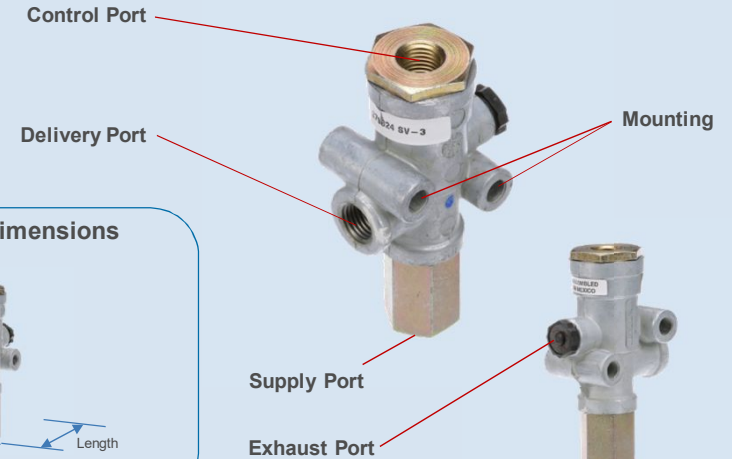

SV-1™ Synchro Valve

Product Dimensions

SV-1 Ref. Pt. #278825N

SV-3 Trailer Valve

Product Dimensions

SV-3 Ref. Pt. #279824N

SV-4™ Trailer Valve

Product Dimensions

SV-4 Ref. Pt. #K033233