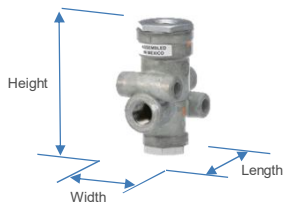

SV-1™ Synchro Valve

Product Dimensions

SV-1 Ref. Pt. #278825N

SV-3 Trailer Valve

Product Dimensions

SV-3 Ref. Pt. #279824N

SV-4™ Trailer Valve

Product Dimensions

SV-4 Ref. Pt. #K033233