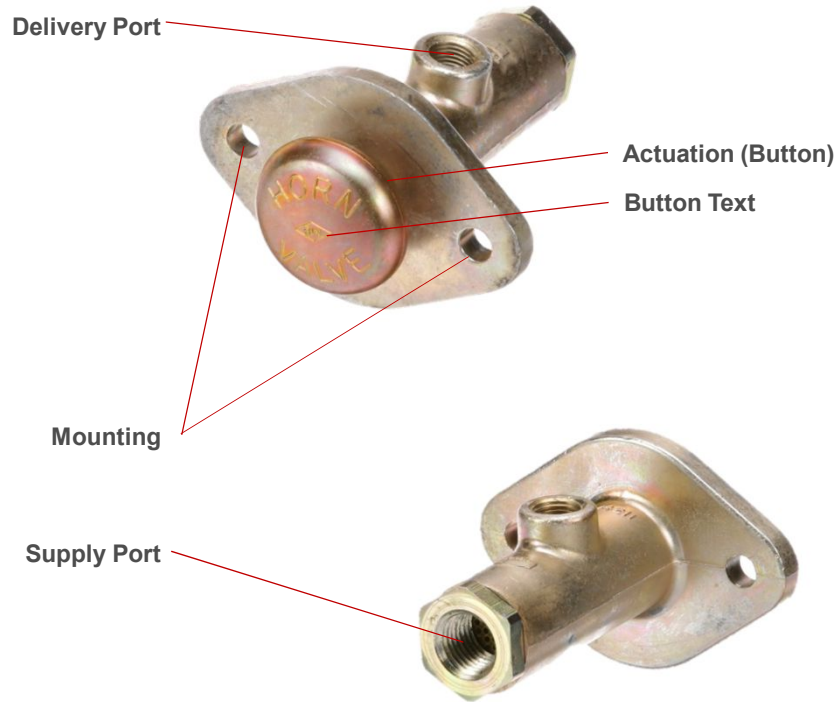

## HV-3 Floor Mount

### Product Dimensions

Ref. Pt. #228672N

## HV-3 Cab Mount

### Product Dimensions

Ref. Pt. #228013N