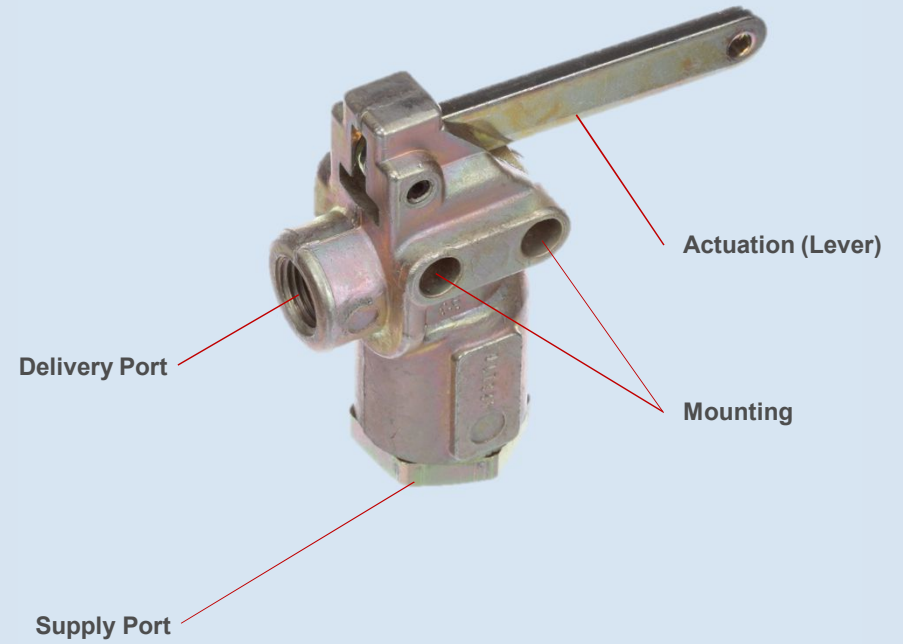

## HV-3 Floor Mount

### Product Dimensions

Ref. Pt. #228672N

## HV-3 Cab Mount

### Product Dimensions

Ref. Pt. #228013N