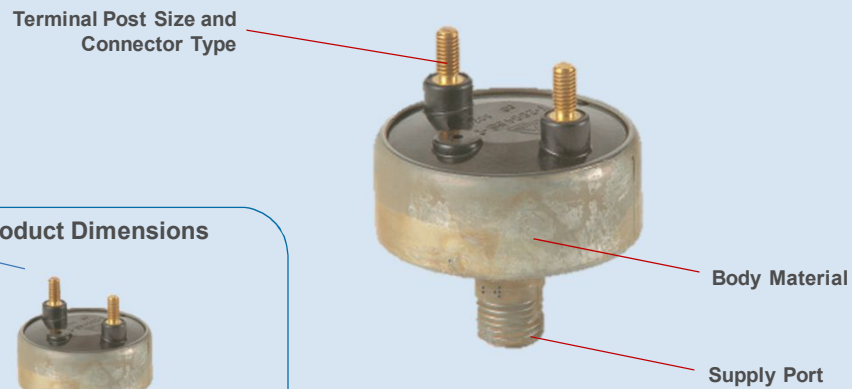

Bendix® Stop Lamp Switches

SL-3™

SL-3 from SD-06-1800

SL-4™

SL-4 Ref. Pt. #274746N

SL-5™

SL-5 from SD-06-1804