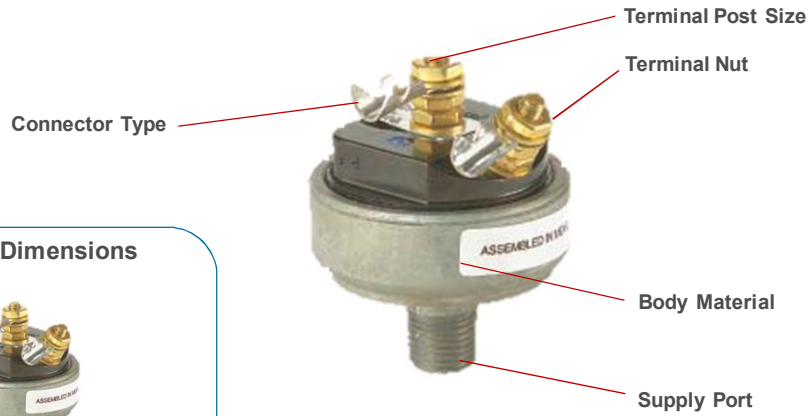

Bendix® Stop Lamp Switches

SL-3™

SL-3 from SD-06-1800

SL-4™

SL-4 Ref. Pt. #274746N

SL-5™

SL-5 from SD-06-1804