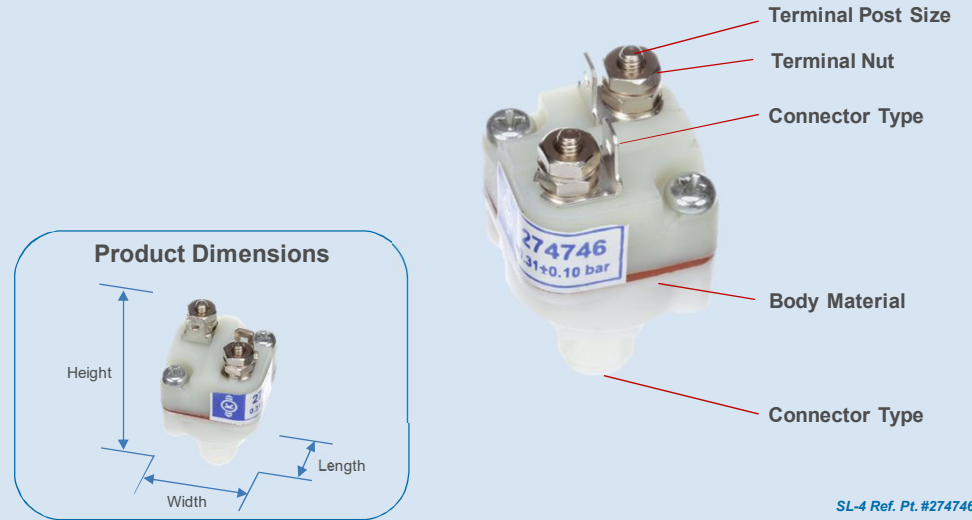

Bendix® Stop Lamp Switches

SL-3™

SL-3 from SD-06-1800

SL-4™

SL-4 Ref. Pt. #274746N

SL-5™

SL-5 from SD-06-1804