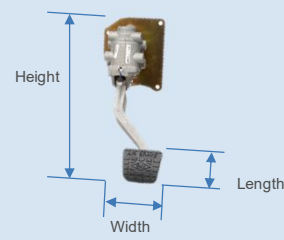

Bendix® E-7™ Foot Brake Valves

E-7™

Product Dimensions

E-7 Ref. Pt. #284760N

E-7™ with Manifold

Product Dimensions

E-7 Ref. Pt. #801031

Suspended Pedal Parameters