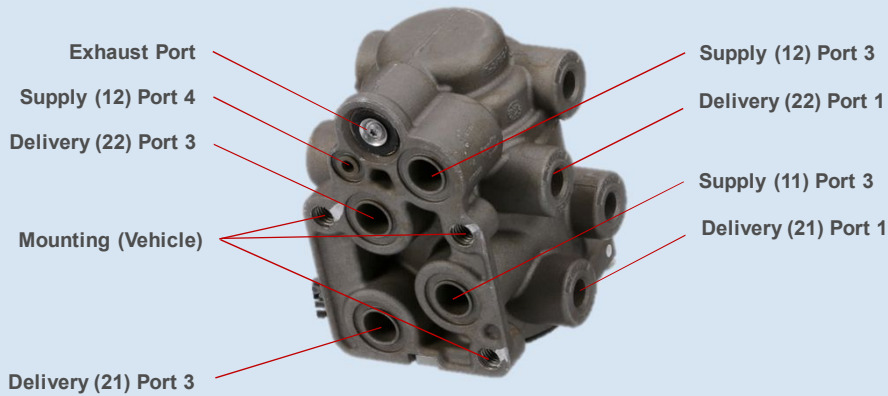

Bendix® E-7™ Foot Brake Valves

E-7™

Product Dimensions

E-7 Ref. Pt. #284760N

E-7™ with Manifold

Product Dimensions

E-7 Ref. Pt. #801031

Suspended Pedal Parameters