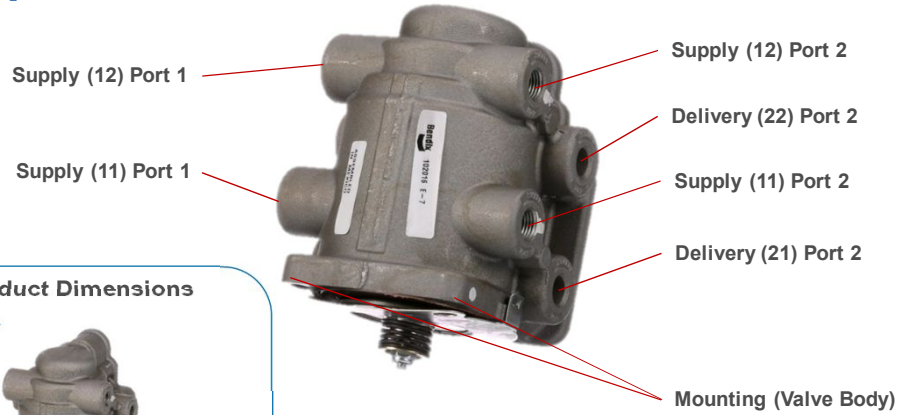

Bendix® E-7™ Foot Brake Valves

E-7™

Product Dimensions

E-7 Ref. Pt. #284760N

E-7™ with Manifold

Product Dimensions

E-7 Ref. Pt. #801031

Suspended Pedal Parameters