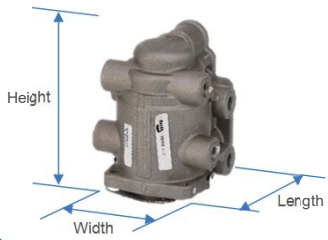

Bendix® E-7™ Foot Brake Valves

E-7™

Product Dimensions

E-7 Ref. Pt. #284760N

E-7™ with Manifold

Product Dimensions

E-7 Ref. Pt. #801031

Suspended Pedal Parameters