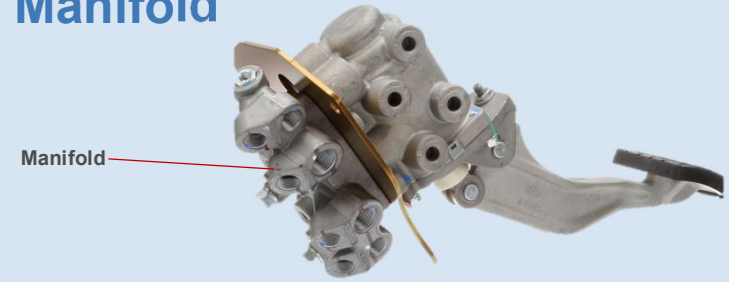

Bendix® E-7™ Foot Brake Valves

E-7™

Product Dimensions

E-7 Ref. Pt. #284760N

E-7™ with Manifold

Product Dimensions

E-7 Ref. Pt. #801031

Suspended Pedal Parameters